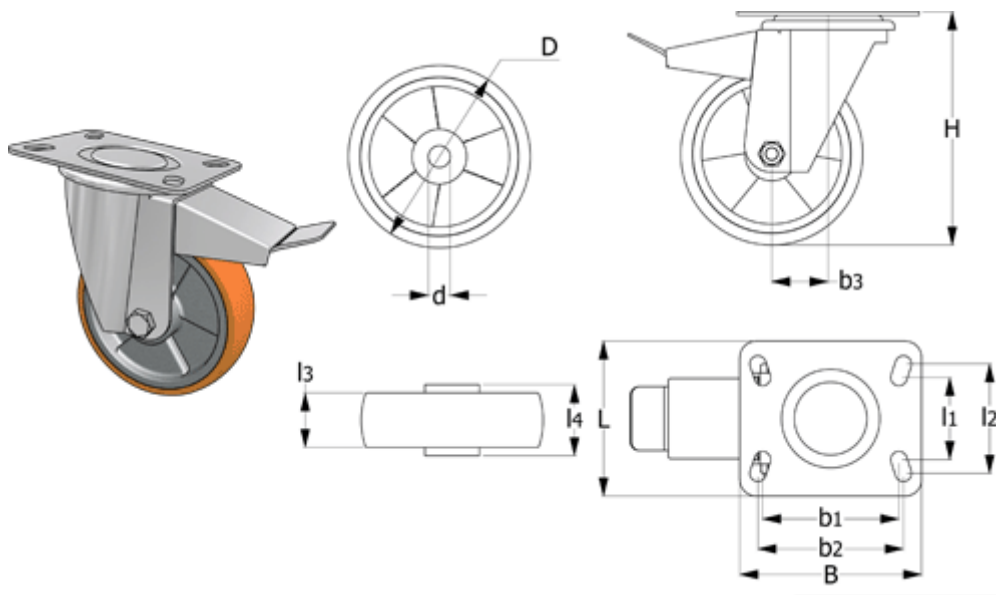

# Data Sheet

Article number: 2314451756

Description: E+G Aluminium wheel 451756  
RE.F5-150-SSF-H turning plate w/brake

## Measures

B	= 140	H	= 200	s	= 11
b1	= 105	L	= 110	Type	= RE.F5-150-SSF-H
b2	= 105	l1	= 73	Weight (g)	= 3750
b3	= 70	l2	= 87		
Code	= 451756	l3	= 40		
D	= 150	l4	= 50		
d	= 20	R	= 146		
Dynamic load (N)	= 6000	Rolling resistance (N)	= 3300		